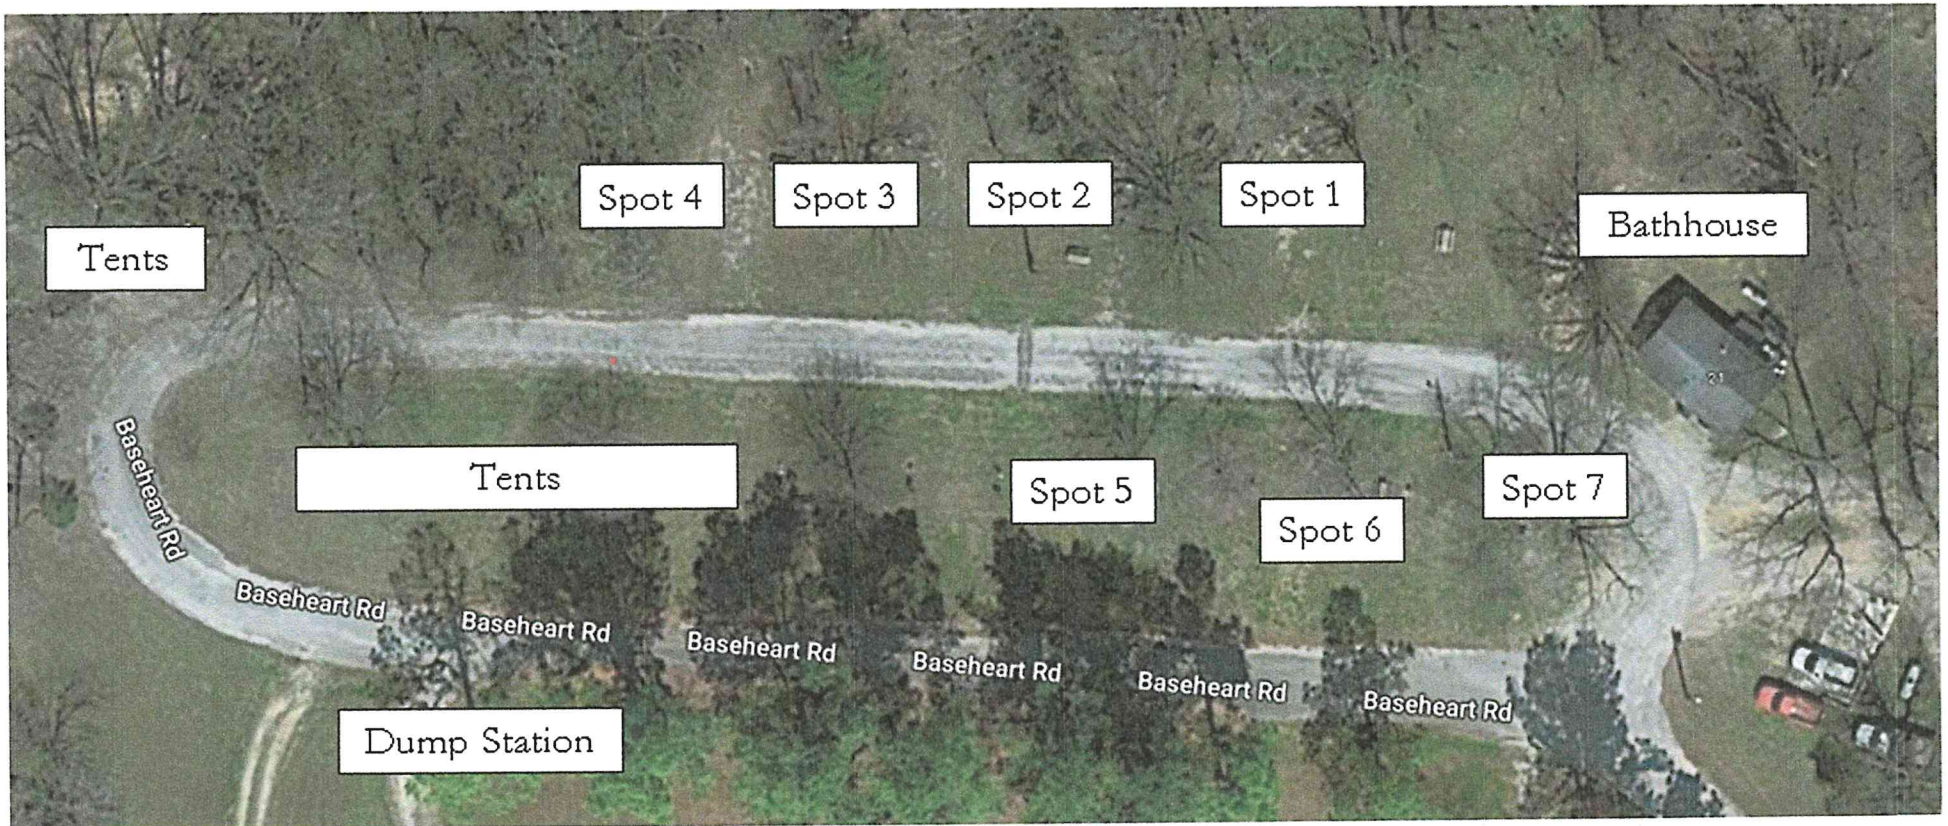

CAMPGROUND MAP

7 SPOTS WITH 50/30/20 AMP

12 TENT SITES

1 Baseheart Road Cherokee Village, AR 72529

870-257-2468

Site # _____